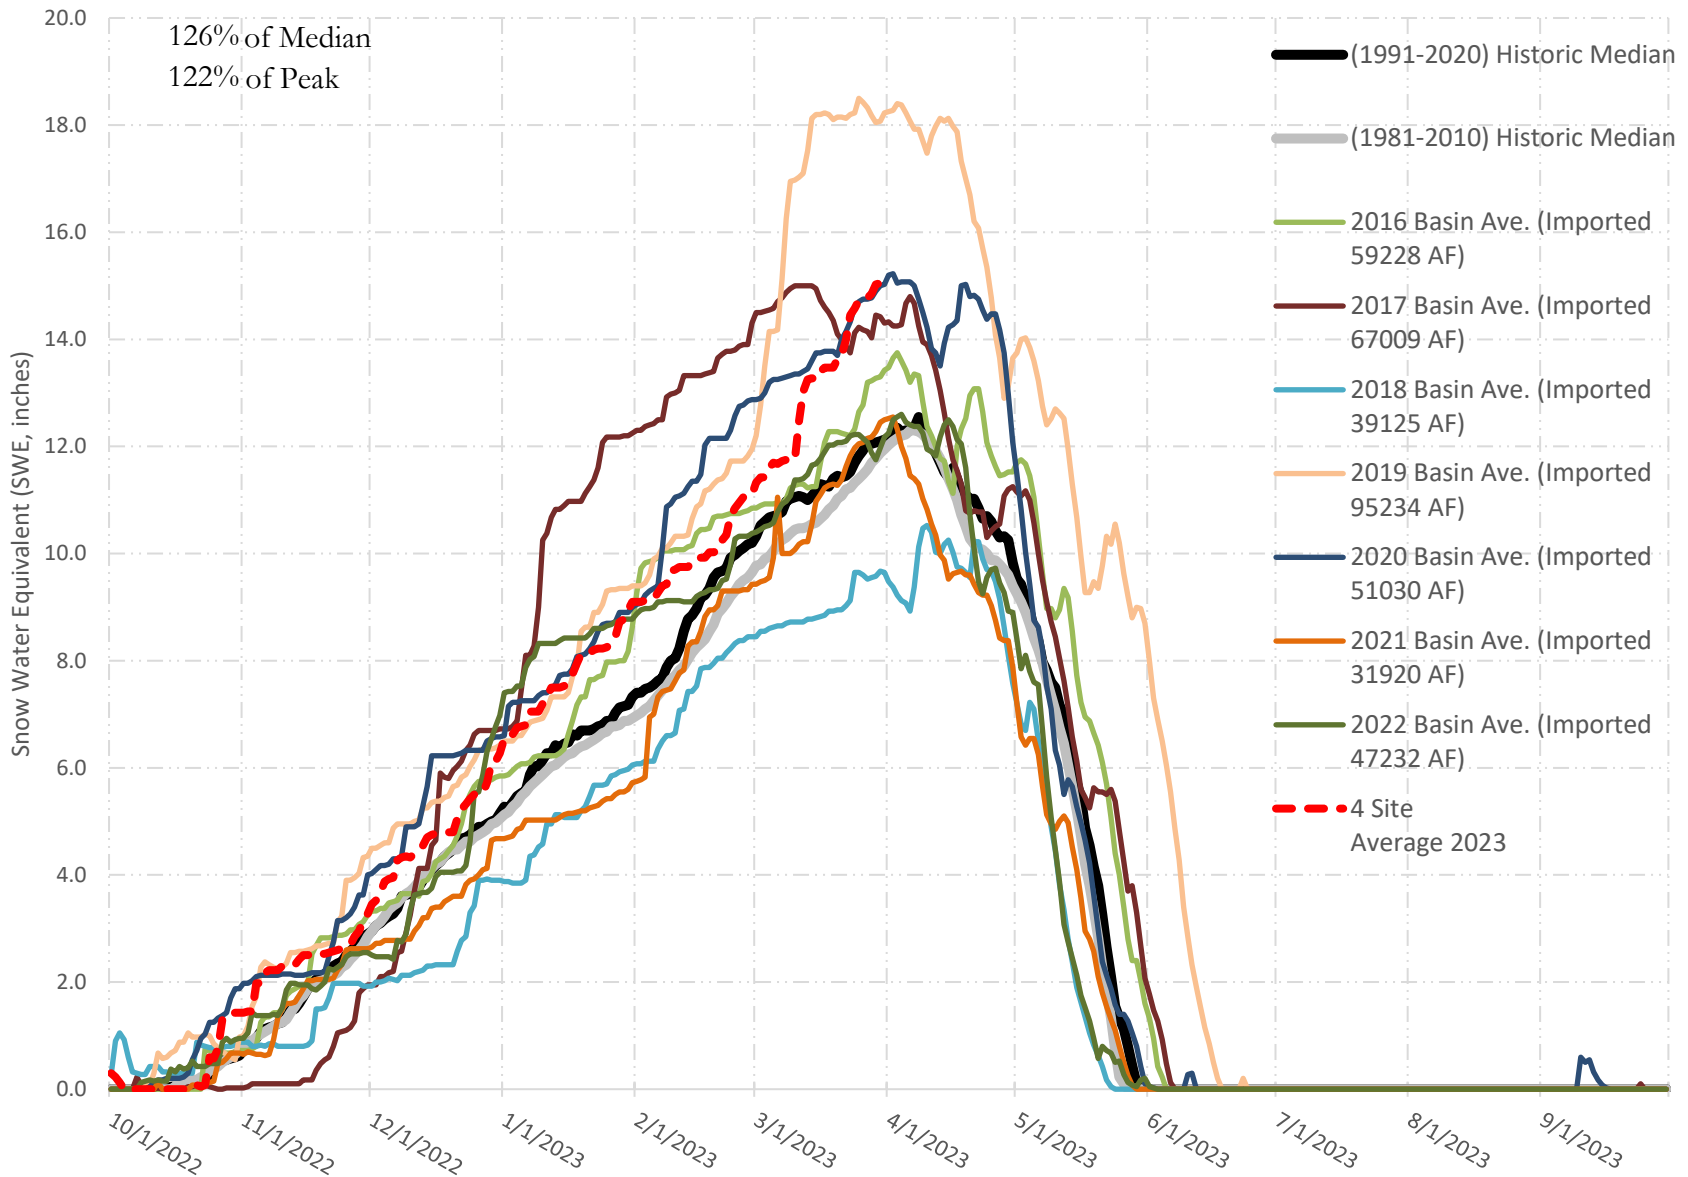

**FRY-ARK COLLECTION BASIN SNOWPACK VS ANNUAL BASIN AVERAGE W/ ASSOC. FRY-  
ARK IMPORTS**

**MARCH 31, 2023**

## MARCH 31, 2023

126% of Median

122% of Peak

(1991-2020) Historic Median

(1981-2010) Historic Median

Independence Pass: 10,600 ft

Ivanhoe: 10,400 ft

Kiln: 9,600 ft

Nast Lake: 8,700 ft

\*Chapman Tunnel: 10,110 ft

4 Site  
Average 2023

\* denote sites not averaged in the composite "4 Site Average" because they do not have 30 years of record