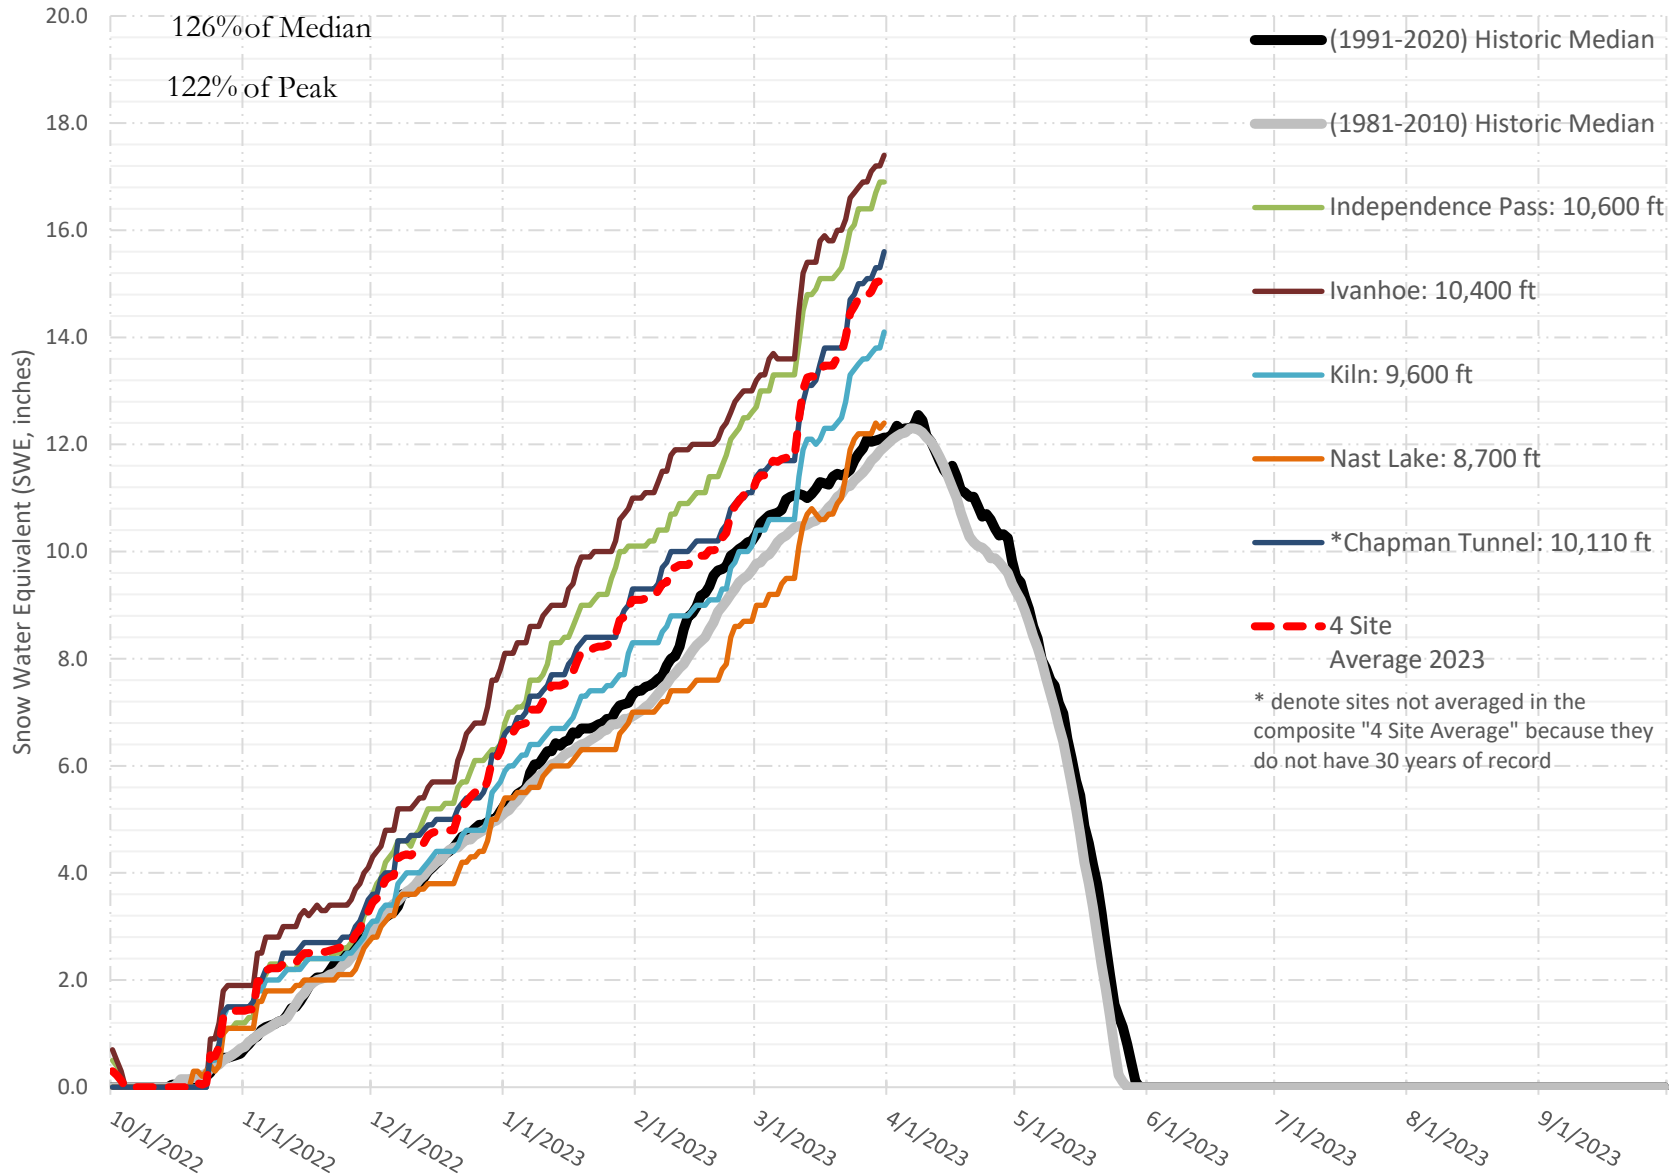

**FRY-ARK COLLECTION BASIN SNOWPACK VS ANNUAL BASIN AVERAGE W/ ASSOC. FRY-  
ARK IMPORTS**

**MARCH 31, 2023**

## MARCH 31, 2023

126% of Median

122% of Peak

(1991-2020) Historic Median

(1981-2010) Historic Median

Independence Pass: 10,600 ft

Ivanhoe: 10,400 ft

Kiln: 9,600 ft

Nast Lake: 8,700 ft

\*Chapman Tunnel: 10,110 ft

4 Site  
Average 2023

\* denote sites not averaged in the composite "4 Site Average" because they do not have 30 years of record