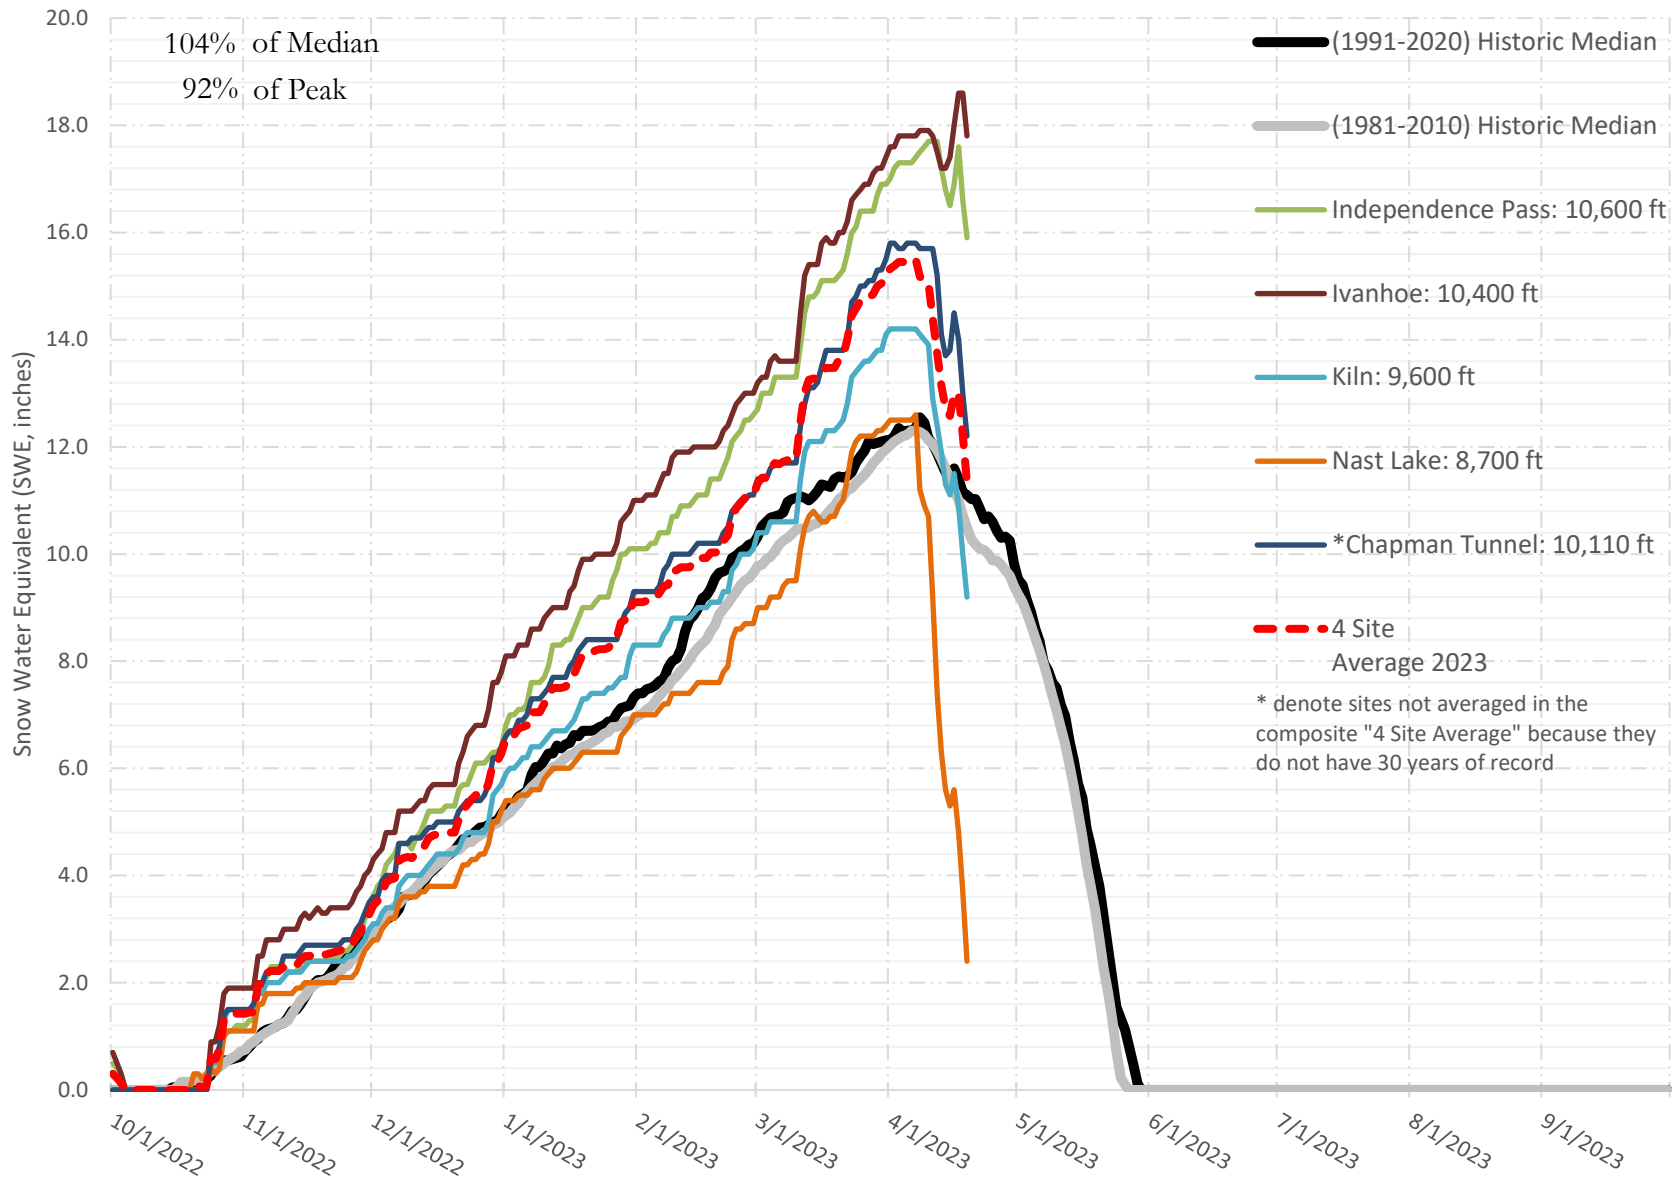

FRY-ARK COLLECTION BASIN SNOWPACK VS ANNUAL BASIN AVERAGE W/ ASSOC. FRY-
ARK IMPORTS

APRIL 19, 2023

FRY-ARK COLLECTION BASIN SNOWPACK w/ INDIVIDUAL SITES

APRIL 19, 2023

104% of Median
92% of Peak

- (1991-2020) Historic Median
- (1981-2020) Historic Median
- Independence Pass: 10,600 ft
- Ivanhoe: 10,400 ft
- Kiln: 9,600 ft
- Nast Lake: 8,700 ft
- *Chapman Tunnel: 10,110 ft
- 4 Site Average 2023
- * denote sites not averaged in the composite "4 Site Average" because they do not have 30 years of record