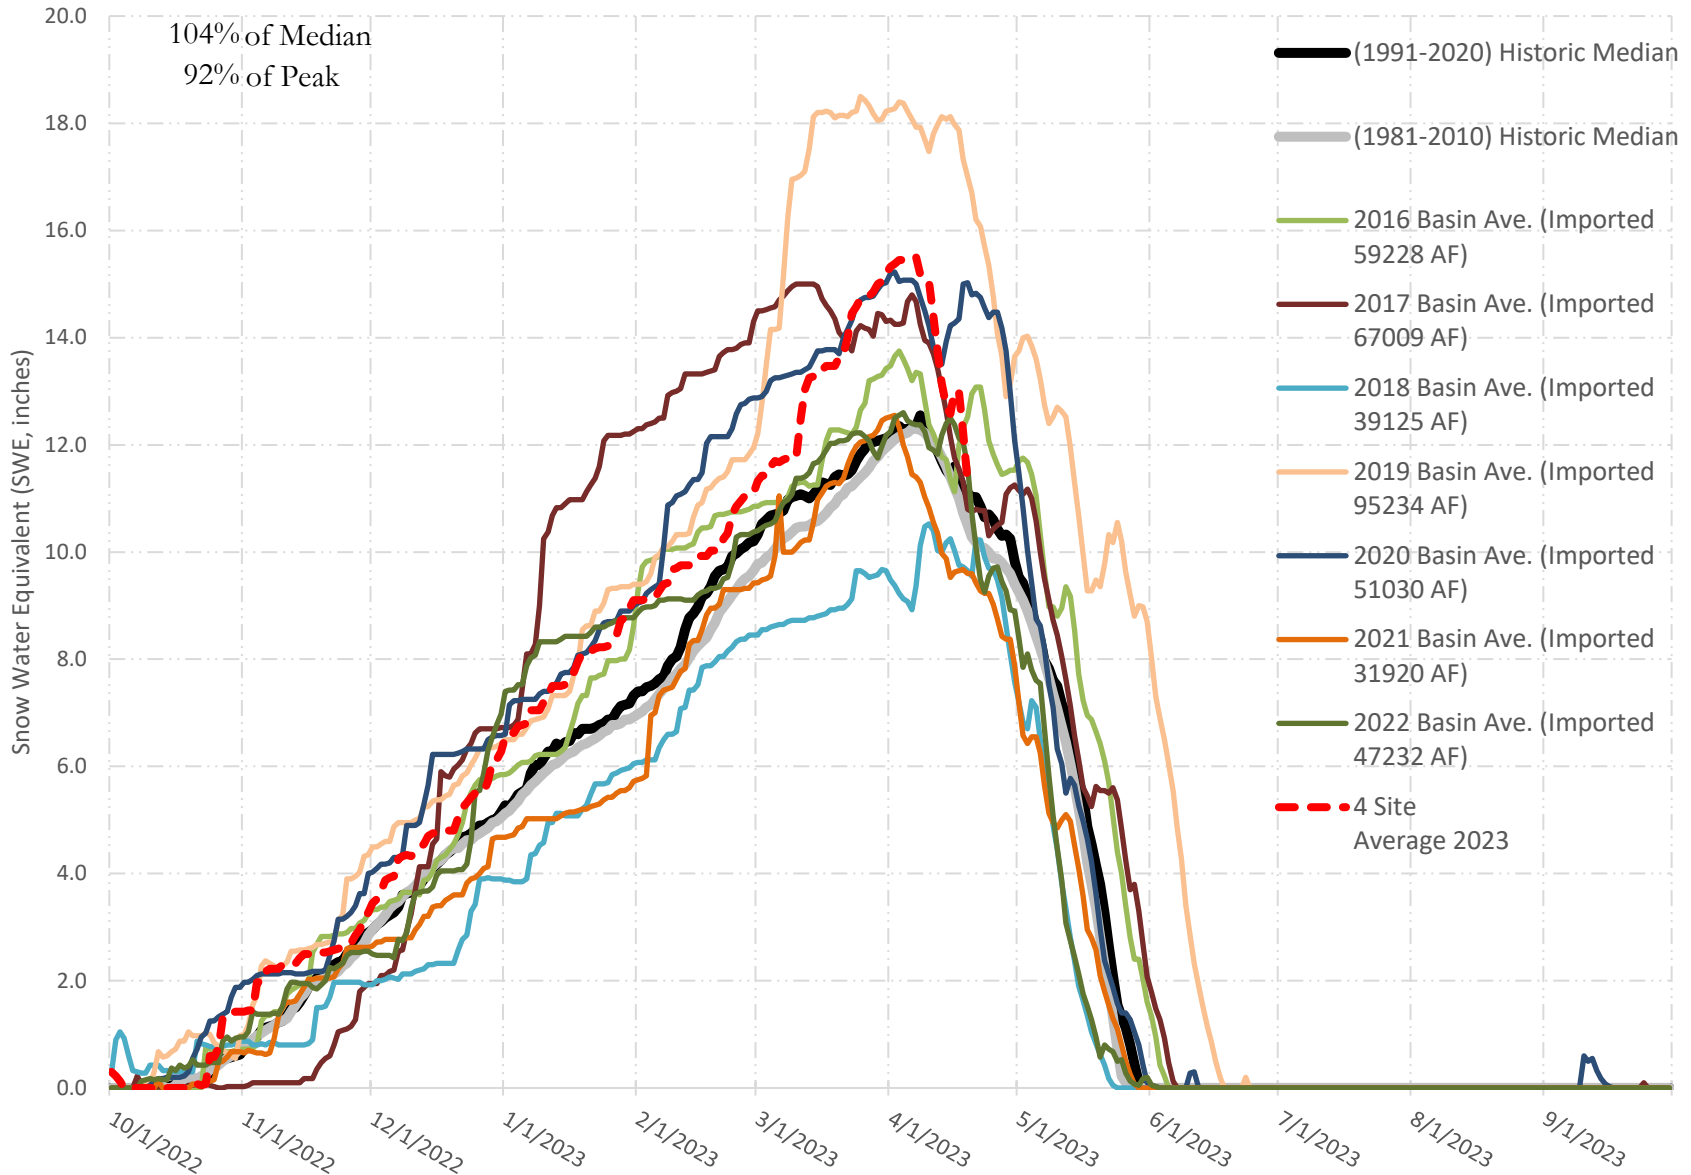

FRY-ARK COLLECTION BASIN SNOWPACK VS ANNUAL BASIN AVERAGE W/ ASSOC. FRY-
ARK IMPORTS

APRIL 19, 2023

FRY-ARK COLLECTION BASIN SNOWPACK w/ INDIVIDUAL SITES

APRIL 19, 2023

104% of Median
92% of Peak

- (1991-2020) Historic Median
- (1981-2020) Historic Median
- Independence Pass: 10,600 ft
- Ivanhoe: 10,400 ft
- Kiln: 9,600 ft
- Nast Lake: 8,700 ft
- *Chapman Tunnel: 10,110 ft
- 4 Site Average 2023
- * denote sites not averaged in the composite "4 Site Average" because they do not have 30 years of record