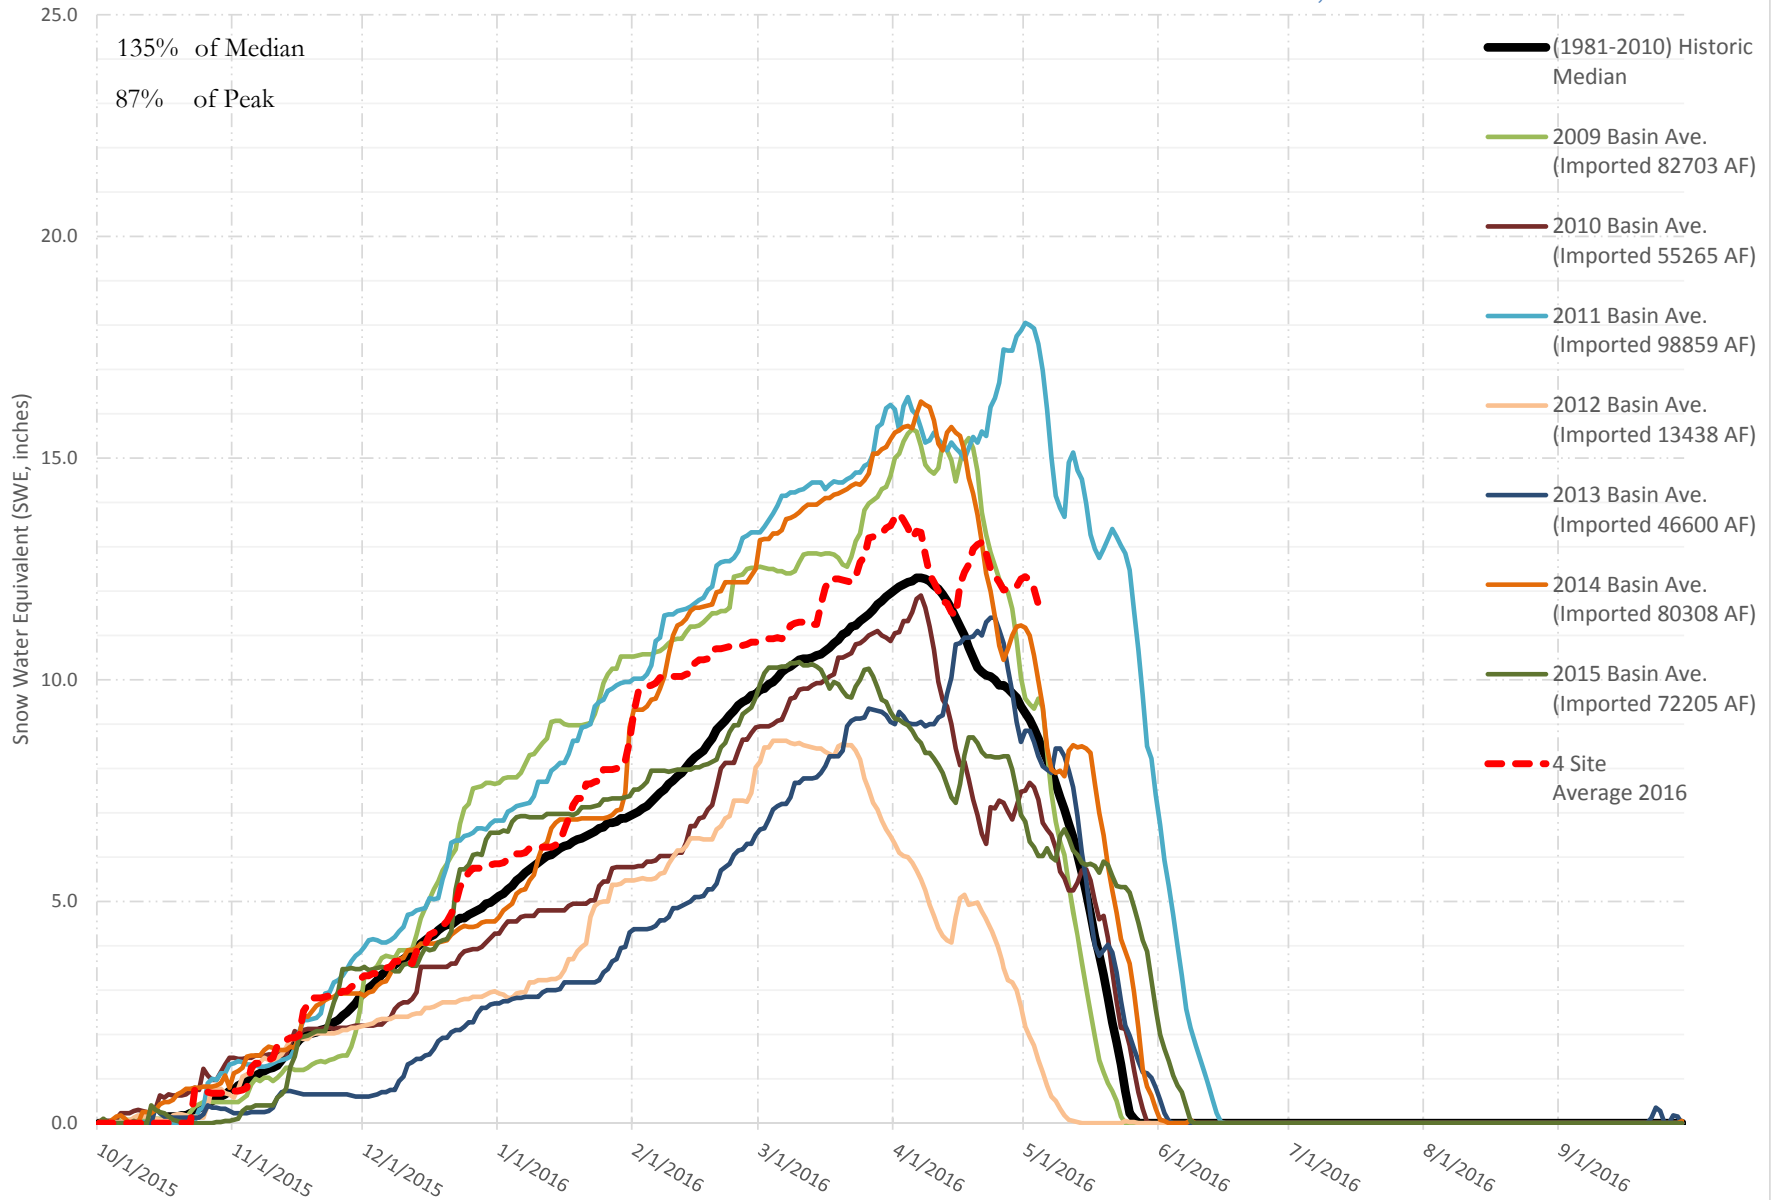

FRY-ARK COLLECTION BASIN SNOWPACK VS ANNUAL BASIN AVERAGE W/ ASSOC. FRY-ARK IMPORTS

MAY 4, 2016

UPPER ARK BASIN SNOWPACK VS ANNUAL BASIN AVERAGE W/ ASSOC. FRY-ARK IMPORTS

MAY 4, 2016