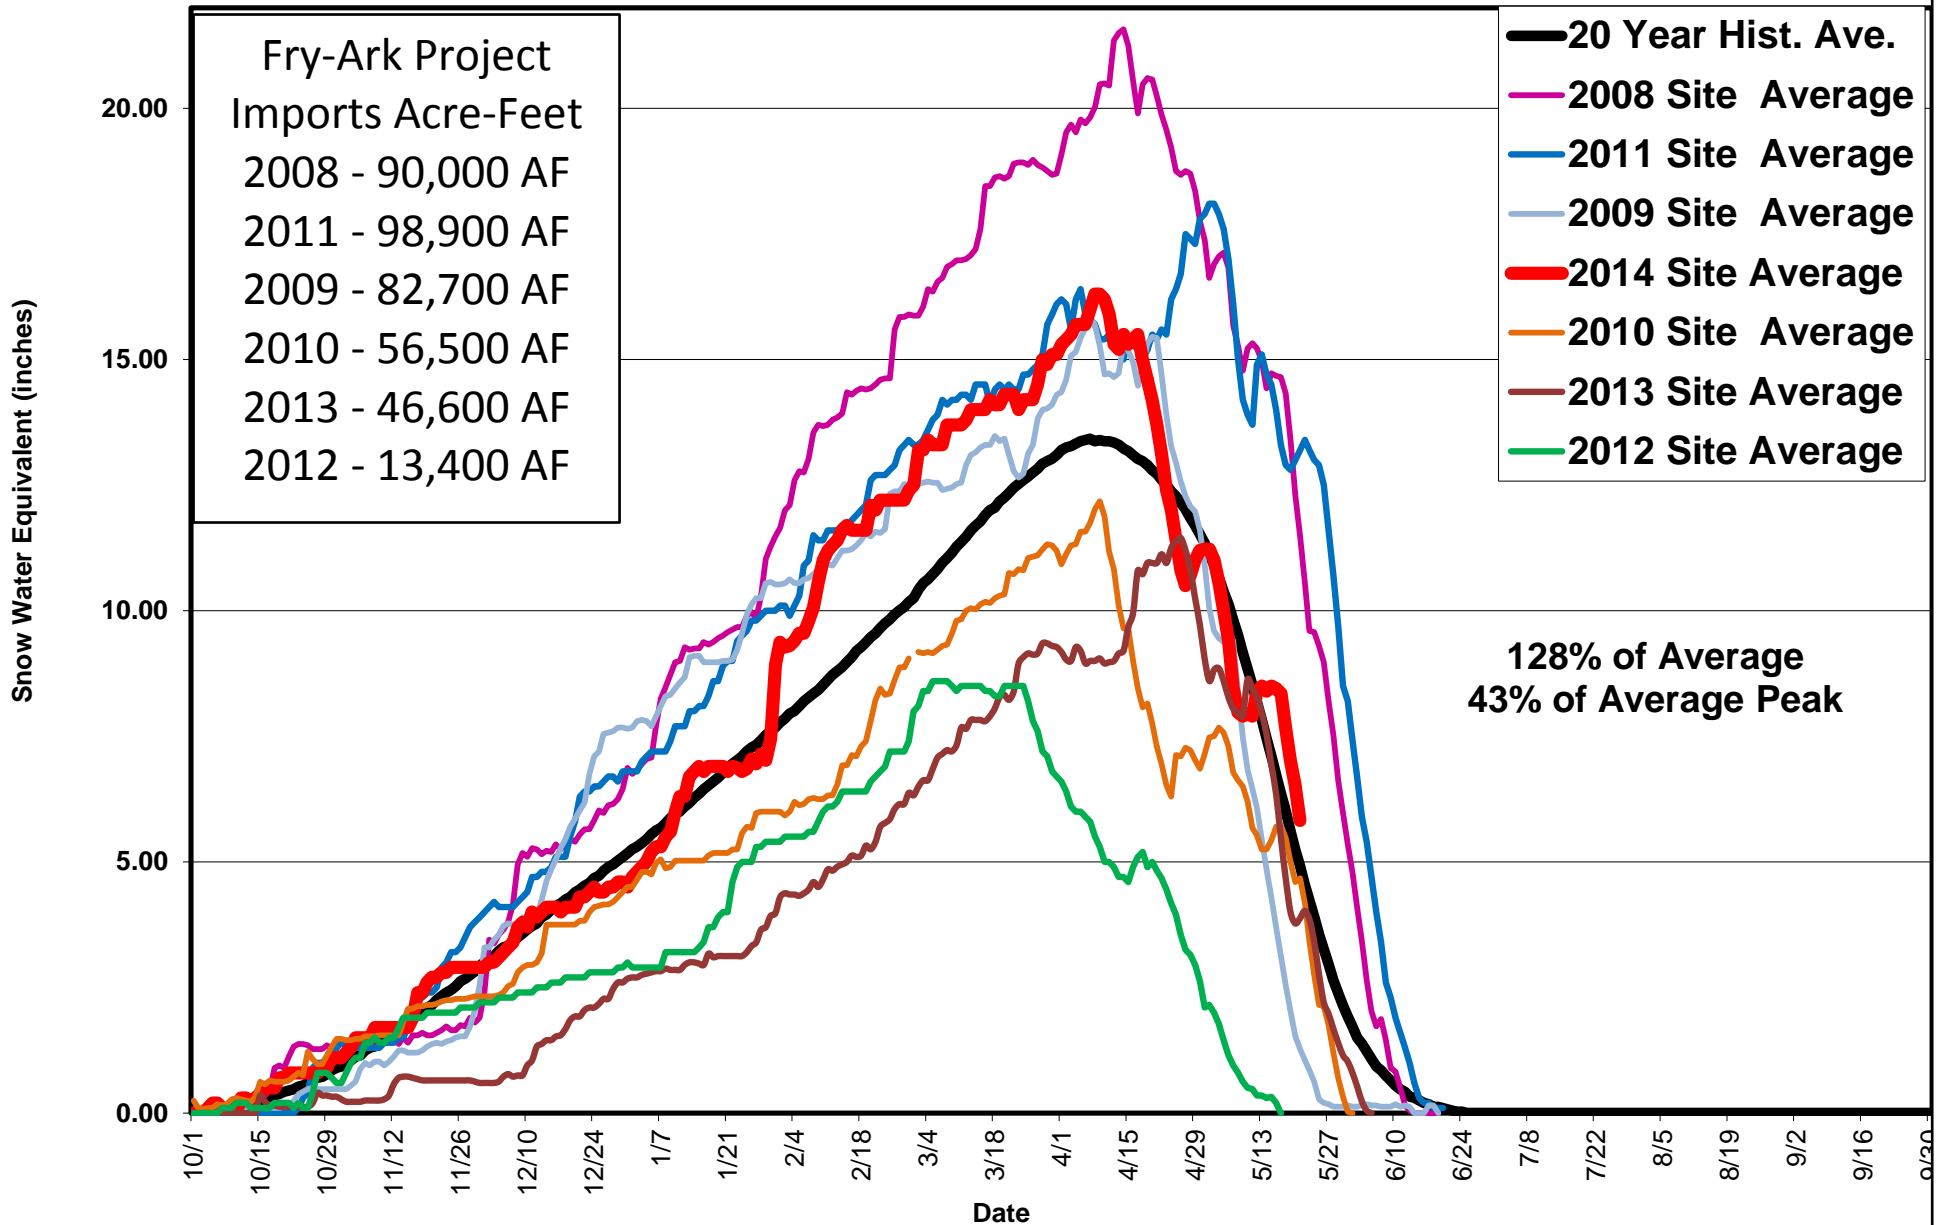

FRY-ARK COLLECTION SYSTEM AREA SNOWPACK Snow Water Equivalent (SWE)
 May 21, 2014

**UPPER ARKANSAS BASIN SNOWPACK Snow Water Equivalent (SWE)
May 21, 2014**